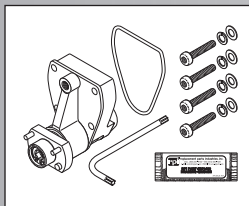

ARMATURE ASSEMBLY (115VAC)
RPI Part #STA028

OUTPUT DRIVE ASSEMBLY
RPI Part #STA040