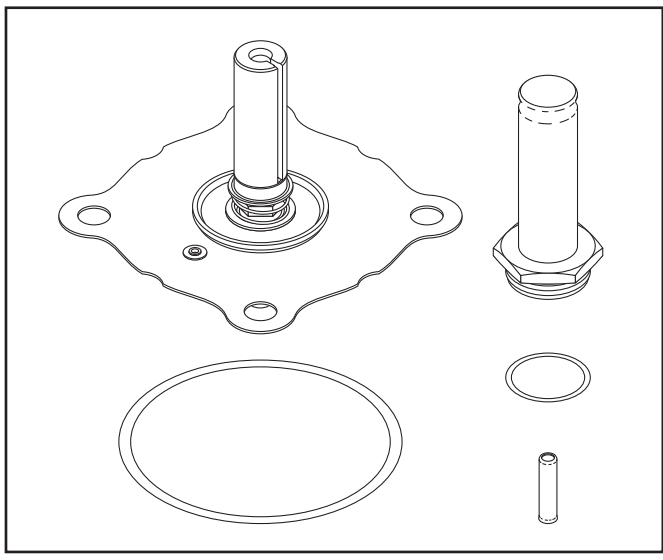

New Parts to fit Castle/Getinge® Bulk Sterilizers

Gasket shapes to fit door! NEW RPI Part #CSG030 OEM Part #513966 DOOR GASKET (16" x 16") • Material: blue silicone • 20.50" OD • "U" shaped cross section Fits: 16" x 16" Door Models: 3522, 3523, 3525, 3533, 3622, 3623 & 3633 "U" SHAPED CROSS SECTION SHOWN ACTUAL SIZE	Gasket shapes to fit door! NEW RPI Part #CSG032 OEM Part #536651 DOOR GASKET (24" x 36") • Material: orange silicone • 38.00" OD • 1" OD round cross section • The "Big Orange" gasket Fits: 24" x 36" Door Models: MC3600 1" OD ROUND CROSS SECTION SHOWN ACTUAL SIZE
Gasket shapes to fit door! NEW RPI Part #CSG031 OEM Part #513967 DOOR GASKET (20" x 20") • Material: blue silicone • 25.50" OD • "U" shaped cross section Fits: 20" x 20" Door Models: 3522, 3523, 3525, 3533, 3622, 3623 & 3633 "U" SHAPED CROSS SECTION SHOWN ACTUAL SIZE	

NEW

SOL-1 & 2
Steam to Chamber & Fast Exhaust

RPI Part #CSK024
OEM Part #61301604084

SOLENOID VALVE REPAIR KIT

- Diaphragm style repair kit
- EPDM seals

Fits: 1" Diaphragm Style Valve
Models:

- 3622, 3623 & 3633 (Sol-1 Steam to Chamber)
- 3622, 3623 & 3633 (Sol-2 Fast Exhaust)