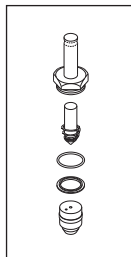

**SOL-7
SOLENOID VALVE ASSEMBLY**
• Multitherm Steam
*Sol. Valve Assy. not yet available;
Repair Kit is available, see below.*

SOLENOID VALVE REPAIR KIT
RPI Part #CSK022
OEM Part #517297
• 3523

**SOL-7
SOLENOID VALVE
ASSEMBLY**

RPI Part #CSV004
OEM Part #517339
• Multitherm Steam
• 3622, 3623 & 3633

SOLENOID VALVE REPAIR KIT
RPI Part #AMK177
OEM Part #61301601739

**SOL-8
SOLENOID VALVE
ASSEMBLY**

RPI Part #CSV004
OEM Part #517339
• Jacket
• 3522, 3523 & 3533