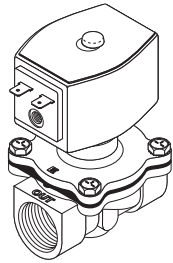

New Line of Parts to fit CASTLE/GETINGE BULK STERILIZERS

**SOL-1
SOLENOID VALVE
ASSEMBLY**

RPI Part #CSV004
OEM Part #517339
• Steam to Chamber
• 3522, 3525 & 3533

SOLENOID VALVE REPAIR KIT
RPI Part #AMK177
OEM Part #61301601739

**SOL-1
SOLENOID VALVE
ASSEMBLY**

RPI Part #CSV005
OEM Part #517345
• Steam to Chamber
• 3523

SOLENOID VALVE REPAIR KIT
RPI Part #AMK183
OEM Part #54190

**SOL-3
SOLENOID VALVE
ASSEMBLY**

RPI Part #CSV007
OEM Part #517347
• Air-In
• 3523 & 3533

SOLENOID VALVE REPAIR KIT
RPI Part #CSK018
OEM Part #517295

**SOL-4
SOLENOID VALVE
ASSEMBLY**

RPI Part #CSV004
OEM Part #517339
• Multitherm Bypass
• 3523, 3623 & 3633

SOLENOID VALVE REPAIR KIT
RPI Part #AMK177
OEM Part #61301601739

**SOL-5
SOLENOID VALVE
ASSEMBLY**

RPI Part #CSV009
OEM Part #517354
• Slow Exhaust
• 3523

SOLENOID VALVE REPAIR KIT
RPI Part #CSK020
OEM Part #517298

**SOL-5 & 6
SOLENOID VALVE ASSEMBLY**
• Slow Exhaust & Vac-Water
*Sol. Valve Assy. not yet available;
Repair Kit is available, see below.*