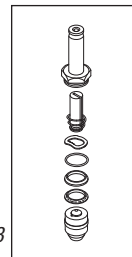

SOLENOID VALVE REPAIR KIT
RPI Part #CSK025
OEM Part #54186