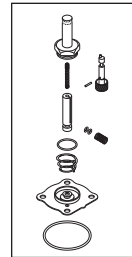

**SOL-1
SOLENOID VALVE
ASSEMBLY**

RPI Part #CSV005
OEM Part #517345
• Steam to Chamber
• 3523

SOLENOID VALVE REPAIR KIT
RPI Part #AMK183
OEM Part #54190

**SOL-3
SOLENOID VALVE
ASSEMBLY**

RPI Part #CSV007
OEM Part #517347
• Air-In
• 3523 & 3533

SOLENOID VALVE REPAIR KIT
RPI Part #CSK018
OEM Part #517295

**SOL-4
SOLENOID VALVE
ASSEMBLY**

RPI Part #CSV004
OEM Part #517339
• Multitherm Bypass
• 3523, 3623 & 3633

SOLENOID VALVE REPAIR KIT
RPI Part #AMK177
OEM Part #61301601739

**SOL-5
SOLENOID VALVE
ASSEMBLY**

RPI Part #CSV009
OEM Part #517354
• Slow Exhaust
• 3523

SOLENOID VALVE REPAIR KIT
RPI Part #CSK020
OEM Part #517298

**SOL-5 & 6
SOLENOID VALVE ASSEMBLY**
• Slow Exhaust & Vac-Water
*Sol. Valve Assy. not yet available;
Repair Kit is available, see below.*

DUAL SOLENOID VALVE REPAIR KIT
RPI Part #CSK019
OEM Part #61301601738
• 3522, 3533, 3622, 3623 & 3633

**SOL-6
SOLENOID VALVE
ASSEMBLY**

RPI Part #CSV010
OEM Part #517349
• Vac-Water
• 3523 & 3525

SOLENOID VALVE REPAIR KIT
RPI Part #AMK174
OEM Part #56161