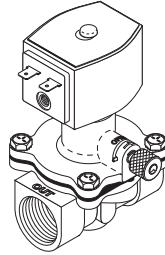

**SOL-1
SOLENOID VALVE
ASSEMBLY**

RPI Part #CSV005
OEM Part #517345
• Steam to Chamber
• 3523

SOLENOID VALVE REPAIR KIT
RPI Part #AMK183
OEM Part #54190

**SOL-3
SOLENOID VALVE
ASSEMBLY**

RPI Part #CSV007
OEM Part #517347
• Air-In
• 3523 & 3533

SOLENOID VALVE REPAIR KIT
RPI Part #CSK018
OEM Part #517295

**SOL-4
SOLENOID VALVE
ASSEMBLY**

RPI Part #CSV004
OEM Part #517339
• Multitherm Bypass
• 3523, 3623 & 3633

SOLENOID VALVE REPAIR KIT
RPI Part #AMK177
OEM Part #61301601739

**SOL-5
SOLENOID VALVE
ASSEMBLY**

RPI Part #CSV009
OEM Part #517354
• Slow Exhaust
• 3523

SOLENOID VALVE REPAIR KIT
RPI Part #CSK020
OEM Part #517298

**SOL-5 & 6
SOLENOID VALVE ASSEMBLY**
• Slow Exhaust & Vac-Water
*Sol. Valve Assy. not yet available;
Repair Kit is available, see below.*

DUAL SOLENOID VALVE REPAIR KIT
RPI Part #CSK019
OEM Part #61301601738
• 3522, 3533, 3622, 3623 & 3633

**SOL-6
SOLENOID VALVE
ASSEMBLY**

RPI Part #CSV010
OEM Part #517349
• Vac-Water
• 3523 & 3525

SOLENOID VALVE REPAIR KIT
RPI Part #AMK174
OEM Part #56161