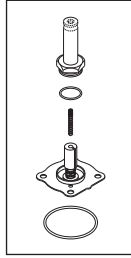

New Line of Parts to fit CASTLE/GETINGE BULK STERILIZERS

**SOL-1
SOLENOID VALVE
ASSEMBLY**

RPI Part #CSV004
OEM Part #517339
• Steam to Chamber
• 3522, 3525 & 3533

SOLENOID VALVE REPAIR KIT
RPI Part #AMK177
OEM Part #61301601739

**SOL-1
SOLENOID VALVE
ASSEMBLY**

RPI Part #CSV005
OEM Part #517345
• Steam to Chamber
• 3523

SOLENOID VALVE REPAIR KIT
RPI Part #AMK183
OEM Part #54190

**SOL-3
SOLENOID VALVE
ASSEMBLY**

RPI Part #CSV007
OEM Part #517347
• Air-In
• 3523 & 3533