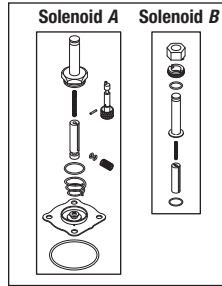

**SOL-1
SOLENOID VALVE
ASSEMBLY**

RPI Part #CSV005
OEM Part #517345
• Steam to Chamber
• 3523

SOLENOID VALVE REPAIR KIT
RPI Part #AMK183
OEM Part #54190

**SOL-3
SOLENOID VALVE
ASSEMBLY**

RPI Part #CSV007
OEM Part #517347
• Air-In
• 3523 & 3533

SOLENOID VALVE REPAIR KIT
RPI Part #CSK018
OEM Part #517295

**SOL-4
SOLENOID VALVE
ASSEMBLY**

RPI Part #CSV004
OEM Part #517339
• Multitherm Bypass
• 3523, 3623 & 3633

SOLENOID VALVE REPAIR KIT
RPI Part #AMK177
OEM Part #61301601739

**SOL-5
SOLENOID VALVE
ASSEMBLY**

RPI Part #CSV009
OEM Part #517354
• Slow Exhaust
• 3523

SOLENOID VALVE REPAIR KIT
RPI Part #CSK020
OEM Part #517298

**SOL-5 & 6
SOLENOID VALVE ASSEMBLY**
• Slow Exhaust & Vac-Water
*Sol. Valve Assy. not yet available;
Repair Kit is available, see below.*