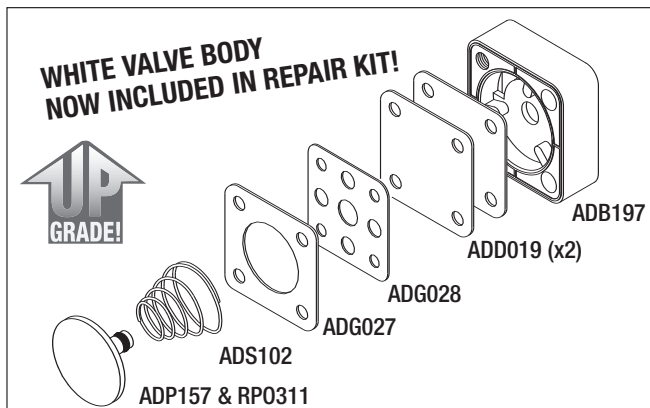

CLEAR FILTER HOUSING NOW AVAILABLE TO FIT A-DEC UTILITY MODULE & REGULATORS!

RPI Part #ADK201
OEM Part #24-0228-00/
24-0234-00/030-019-00

FILTER KIT

Fits: Utility Module
(OEM Part #24-0352-00)
and Filter Regulators
(OEM Part #'s 24-0168-00,
24-0170-00 & 24-0175-00)
Models: All Models

The RPI Filter Housing is
CLEAR

so you can see when the filter
needs replacement without
having to remove the housing!

ADH200

ADF037

RP0325

All parts in Filter Kit also sold separately:

- Filter Housing (RPI Part #ADH200)
- Filter Element (RPI Part #ADF037)
- O-ring (RPI Part #RP0325)

UPGRADED RPI REPAIR KITS NOW INCLUDE BLACK AND WHITE VALVE BODIES!

RPI Part #ADK153
OEM Part # (No OEM Part # Available)

WHITE VALVE BODY REPAIR KIT

- This kit has been upgraded to include the White Valve Body (RPI Part #ADB197)
- Fits: Air Regulator Valve "White" Bodies
(OEM Part #24-0128-00 & #24-0135-00)
Models: Cascade, Decade, Excellence & Mini-Trol

- All parts in Repair Kit also sold separately:
- White Valve Body (RPI Part #ADB197)
 - Diaphragm (x2) (RPI Part #ADD019)
 - 9-Hole Gasket (RPI Part #ADG028)
 - 5-Hole Gasket (RPI Part #ADG027)
 - Conical Compression Spring (RPI Part #ADS102)
 - Plastic Piston (RPI Part #ADP157) with O-ring (RPI Part #RP0311)