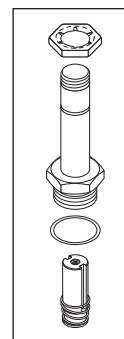

RPI Part #CSK062
OEM Part #

(No OEM Part # Available)

SOLENOID VALVE REPAIR KIT

1. Fits Solenoid Valve Assembly (RPI Part #CSV011) **only**
   - Includes all parts as shown
2. Model: 3523 (Sol-7 Multitherm Steam)