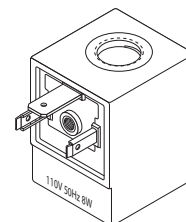

RPI Part #CSC064
OEM Part # (No OEM Part # Available)

COIL

1. Fits Solenoid Valve Assembly (RPI Part #CSV011) **only**
2. Model: 3523 (Sol-7 Multitherm Steam)

replacement parts industries, inc.

CALL (800) 221-9723 • FAX (818) 882-7028 • EMAIL order@riparts.com • WEBSITE www.riparts.com