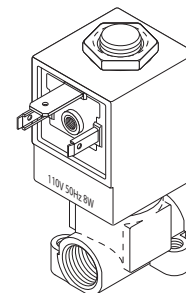

SOL-7 Multitherm Steam

RPI Part #CSV011
OEM Part #517353

SOLENOID VALVE ASSEMBLY

1. This is **not** an ASCO® Valve Assembly
   - Includes all parts as shown
2. Model: 3523 (Sol-7 Multitherm Steam)