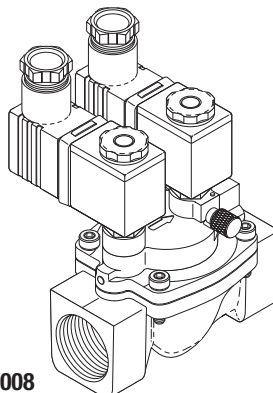

SOL-1 STEAM TO CHAMBER

RPI Part #CSV005 OEM Part #517345
Model: 3523
See also: Valve Repair Kit (RPI Part #AMK183)

SOL-3 AIR-IN

RPI Part #CSV007 OEM Part #517347
Models: 3523 & 3533
See also: Valve Repair Kit (RPI Part #CSK018)

SOL-4 MULTI BYPASS

RPI Part #CSV004 OEM Part #517339
Models: 3523, 3622, 3623 & 3633
See also: Valve Repair Kit (RPI Part #AMK177)

SOL-5 SLOW EXHAUST

RPI Part #CSV009 OEM Part #517354
Model: 3523
See also: Valve Repair Kit (RPI Part #CSK020)

SOL-5 & 6 SLOW EXHAUST & VAC-WATER DUAL SOLENOID VALVE REPAIR KIT

RPI Part #CSK019 OEM Part #61301601738
Models: 3522, 3533, 3622, 3623 & 3633

SOL-6 VAC-WATER

RPI Part #CSV010 OEM Part #517349
Models: 3522 & 3525
See also: Valve Repair Kit (RPI Part #AMK174)

SOL-7 MULTI BYPASS SOLENOID VALVE REPAIR KIT

RPI Part #CSK022 OEM Part #517297
Model: 3523

SOL-7 MULTI STEAM

RPI Part #CSV004 OEM Part #517339
Models: 3622, 3623 & 3633
See also: Valve Repair Kit (RPI Part #AMK177)

SOL-8 JACKET

RPI Part #CSV004 OEM Part #517339
Models: 3522, 3523, 3533, 3622, 3623 & 3633
See also: Valve Repair Kit (RPI Part #AMK177)

SOL-8 JACKET

RPI Part #CSV014 OEM Part #517342
Models: 3622, 3623, 3633, 4200 & 6900
See also: Valve Repair Kit (RPI Part #CSK025)

SOL-10 & 11 DOOR

RPI Part #CSV012 OEM Part #541582
Models: 3522, 3523, 3525, 3533, 4200 & 6900
See also: Valve Repair Kit (RPI Part #CSK023)

SOL-5 & 6 Slow Exhaust & Vac-Water

RPI Part #CSV008
OEM Part #517356

DUAL COIL SOLENOID VALVE

1. This is **not** an ASCO® Valve Assembly
   - Includes all parts as shown
2. Models: 3522, 3533, 3622, 3623 & 3633