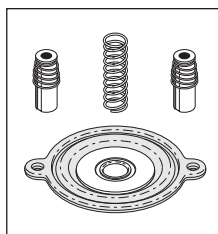

RPI Part #CSK061
OEM Part #

(No OEM Part # Available)

SOLENOID VALVE REPAIR KIT

1. Fits RPI Dual Coil Solenoid Valve (RPI Part #CSV008) **only**; For kit to repair OEM Dual Coil Solenoid Valve NO. 517356, see RPI Part #CSK019
   - Includes all parts as shown
2. Models: 3522, 3533, 3622, 3623 & 3633

Also available, **DUAL SOLENOID VALVE REPAIR KIT** (RPI Part #CSK019) to fit Castle/Getinge valve #517356 **only**.