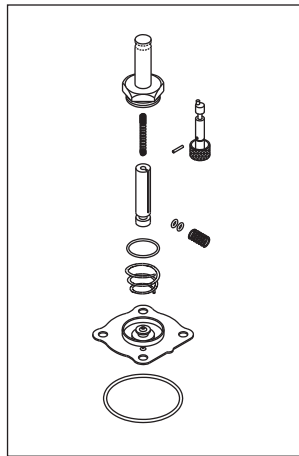

RPI Part #CSP037
OEM Part #61301602090
PM PKG (SOLENOID VALVES)
• Includes all parts as shown
Fits: Machine in general
Models: 3525

RPI Part #CSP037 PM Package to fit Castle/Getinge® Bulk Sterilizers

RPI Part #AMK174
OEM Part #56161
SOLENOID VALVE REPAIR KIT

(2x)

RPI Part #AMK177
OEM Part #61301601739
SOLENOID VALVE REPAIR KIT

RPI Part #AMK183
OEM Part #54190
SOLENOID VALVE REPAIR KIT

RPI Part #CSD051
OEM Part #517153
DIAPHRAGM REPLACEMENT 1.0

(2x)

RPI Part #CSK048
OEM Part #68164
SOLENOID VALVE REPAIR KIT

RPI Part #CSK050
OEM Part #54187
SOLENOID VALVE REPAIR KIT