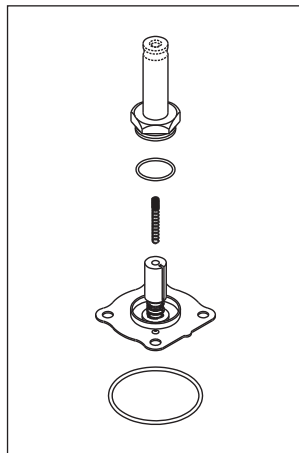

RPI Part #CSP037
OEM Part #61301602090
PM PKG (SOLENOID VALVES)
• Includes all parts as shown
Fits: Machine in general
Models: 3525

RPI Part #CSP037 PM Package to fit Castle/Getinge® Bulk Sterilizers

RPI Part #AMK174
OEM Part #56161
SOLENOID VALVE REPAIR KIT

(2x)

RPI Part #AMK177
OEM Part #61301601739
SOLENOID VALVE REPAIR KIT

RPI Part #AMK183
OEM Part #54190
SOLENOID VALVE REPAIR KIT

RPI Part #CSD051
OEM Part #517153
DIAPHRAGM REPLACEMENT 1.0

(2x)

RPI Part #CSK048
OEM Part #68164
SOLENOID VALVE REPAIR KIT