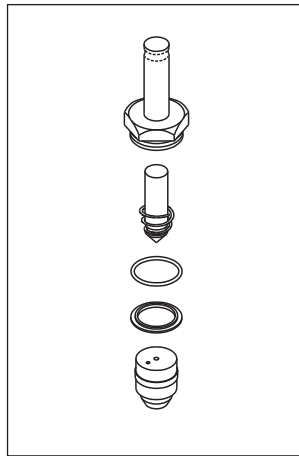

RPI Part #CSP037
OEM Part #61301602090
PM PKG (SOLENOID VALVES)
• Includes all parts as shown
Fits: Machine in general
Models: 3525

RPI Part #CSP037 PM Package to fit Castle/Getinge® Bulk Sterilizers

RPI Part #AMK174
OEM Part #56161
SOLENOID VALVE REPAIR KIT

(2x)

RPI Part #AMK177
OEM Part #61301601739
SOLENOID VALVE REPAIR KIT

RPI Part #AMK183
OEM Part #54190
SOLENOID VALVE REPAIR KIT

RPI Part #CSD051
OEM Part #517153
DIAPHRAGM REPLACEMENT 1.0

(2x)

RPI Part #CSK048
OEM Part #68164
SOLENOID VALVE REPAIR KIT