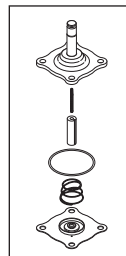

RPI Part #AMK174
OEM Part #56161
SOLENOID VALVE REPAIR KIT

(2x)
RPI Part #AMK177
OEM Part #61301601739
SOLENOID VALVE REPAIR KIT

RPI Part #AMK183
OEM Part #54190
SOLENOID VALVE REPAIR KIT

RPI Part #CSD051
OEM Part #517153
DIAPHRAGM REPLACEMENT 1.0

RPI Part #CSF052
OEM Part #61301600303
FILTER, AIR-IN

RPI Part #CSG002
OEM Part #61301605017
DOOR GASKET (16" x 16")

(3x)
RPI Part #CSK048
OEM Part #68164
SOLENOID VALVE REPAIR KIT

RPI Part #CSK050
OEM Part #54187
SOLENOID VALVE REPAIR KIT