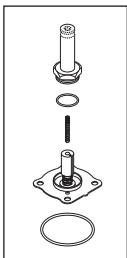

RPI Part #CSP041
OEM Part #61301602510

SPARE PARTS PACKAGE
• Includes all parts as shown
Fits: Machine in general
Models: 3525

RPI Part #CSP041 Spare Parts Package to fit Castle/Getinge® Bulk Sterilizers

RPI Part #AMK174
OEM Part #56161
SOLENOID VALVE REPAIR KIT

(2x)
RPI Part #AMK177
OEM Part #61301601739
SOLENOID VALVE REPAIR KIT

RPI Part #AMK183
OEM Part #54190
SOLENOID VALVE REPAIR KIT

RPI Part #CSD051
OEM Part #517153
DIAPHRAGM REPLACEMENT 1.0

RPI Part #CSF052
OEM Part #61301600303
FILTER, AIR-IN

RPI Part #CSG002
OEM Part #61301605017
DOOR GASKET (16" x 16")

(3x)
RPI Part #CSK048
OEM Part #68164
SOLENOID VALVE REPAIR KIT

RPI Part #CSK050
OEM Part #54187
SOLENOID VALVE REPAIR KIT