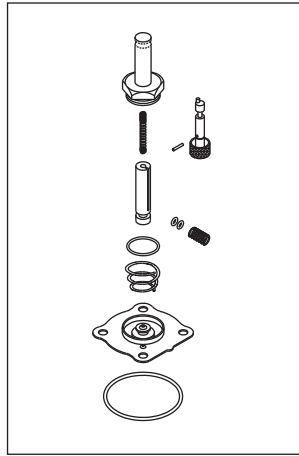

RPI Part #CSP036
OEM Part #61301602085
PM PKG (SOLENOID VALVES)
• Includes all parts as shown
Fits: Machine in general
Models: 3522, 3523 & 3533

RPI Part #CSP036 PM Package to fit Castle/Getinge® Bulk Sterilizers

RPI Part #AMK174
OEM Part #56161
SOLENOID VALVE REPAIR KIT

RPI Part #AMK183
OEM Part #54190
SOLENOID VALVE REPAIR KIT

(2x)
RPI Part #AMK177
OEM Part #61301601739
SOLENOID VALVE REPAIR KIT

(2x)
RPI Part #CSK048
OEM Part #68164
SOLENOID VALVE REPAIR KIT