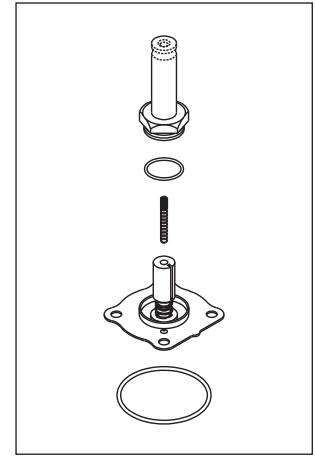

RPI Part #CSP036
OEM Part #61301602085
PM PKG (SOLENOID VALVES)
• Includes all parts as shown
Fits: Machine in general
Models: 3522, 3523 & 3533

RPI Part #CSP036 PM Package to fit Castle/Getinge® Bulk Sterilizers

RPI Part #AMK174
OEM Part #56161
SOLENOID VALVE REPAIR KIT

RPI Part #AMK183
OEM Part #54190
SOLENOID VALVE REPAIR KIT

(2x)
RPI Part #AMK177
OEM Part #61301601739
SOLENOID VALVE REPAIR KIT

(2x)
RPI Part #CSK048
OEM Part #68164
SOLENOID VALVE REPAIR KIT