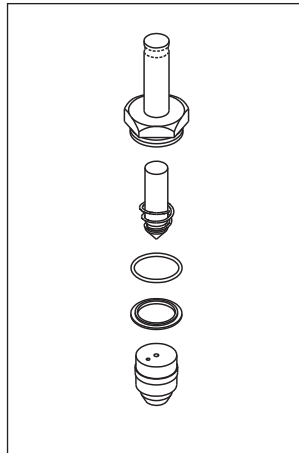

RPI Part #CSP036
OEM Part #61301602085
PM PKG (SOLENOID VALVES)
• Includes all parts as shown
Fits: Machine in general
Models: 3522, 3523 & 3533

RPI Part #CSP036 PM Package to fit Castle/Getinge® Bulk Sterilizers

RPI Part #AMK174
OEM Part #56161
SOLENOID VALVE REPAIR KIT

RPI Part #AMK183
OEM Part #54190
SOLENOID VALVE REPAIR KIT

(2x)
RPI Part #AMK177
OEM Part #61301601739
SOLENOID VALVE REPAIR KIT

(2x)
RPI Part #CSK048
OEM Part #68164
SOLENOID VALVE REPAIR KIT