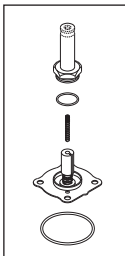

RPI Part #CSP043  
OEM Part #61301602499

**SPARE PARTS PACKAGE**  
• Includes all parts as shown  
**Fits:** Machine in general  
**Models:** 3523

## RPI Part #CSP043 Spare Parts Package to fit Castle/Getinge® Bulk Sterilizers

RPI Part #AMK174  
OEM Part #56161

**SOLENOID VALVE REPAIR KIT**

**(2x)**

RPI Part #AMK177  
OEM Part #61301601739

**SOLENOID VALVE REPAIR KIT**

RPI Part #AMK183  
OEM Part #54190

**SOLENOID VALVE REPAIR KIT**

RPI Part #CSF052  
OEM Part #61301600303

**FILTER, AIR-IN**

RPI Part #CSG002  
OEM Part #61301605017

**DOOR GASKET (16" x 16")**

**(3x)**

RPI Part #CSK048  
OEM Part #68164

**SOLENOID VALVE REPAIR KIT**

**(3x)**

RPI Part #CSK066  
OEM Part #513369

**CHECK VALVE REBUILD KIT**

RPI Part #CSR028  
OEM Part #86407

**SOLID STATE RELAY**

**(3x)**

RPI Part #CST059  
OEM Part #61301602492