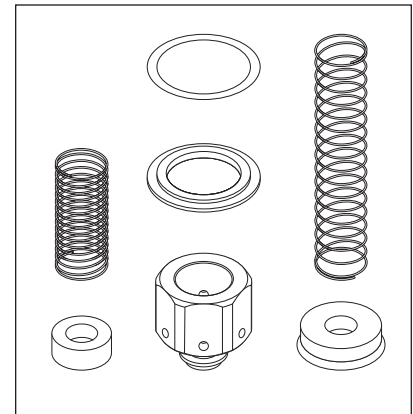

**RPI Part #CSP070**

**OEM Part #** *(No OEM Part # Available)*

**PM PKG (STM TRAP & CHK VLV)**

• Includes all parts as shown

**Fits:** Machine in general

**Models:** 3622 & 3633

## RPI Part #CSP070 PM Package to fit Castle/Getinge® Bulk Sterilizers

**RPI Part #CSK060**

**OEM Part #27557**

**SOLENOID VALVE REPAIR KIT**

**RPI Part #CSK065**

**OEM Part #513700**

**CHECK VALVE REBUILD KIT**

**(3x)**

**RPI Part #CSK066**

**OEM Part #513369**

**CHECK VALVE REBUILD KIT**

**RPI Part #CSK067**

**OEM Part #** *(No OEM Part # Available)*

**STEAM TRAP REBUILD KIT**