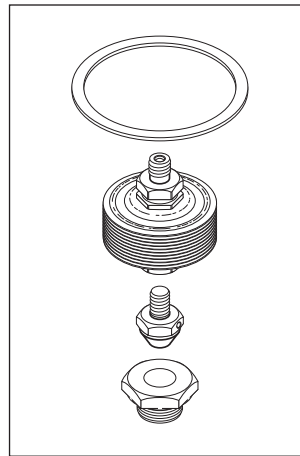

**RPI Part #CSP070**

**OEM Part #** *(No OEM Part # Available)*

**PM PKG (STM TRAP & CHK VLV)**

• Includes all parts as shown

**Fits:** Machine in general

**Models:** 3622 & 3633

## RPI Part #CSP070 PM Package to fit Castle/Getinge® Bulk Sterilizers

**RPI Part #CSK060**

**OEM Part #27557**

**SOLENOID VALVE REPAIR KIT**

**RPI Part #CSK065**

**OEM Part #513700**

**CHECK VALVE REBUILD KIT**

**(3x)**

**RPI Part #CSK066**

**OEM Part #513369**

**CHECK VALVE REBUILD KIT**

**RPI Part #CSK067**

**OEM Part #** *(No OEM Part # Available)*

**STEAM TRAP REBUILD KIT**